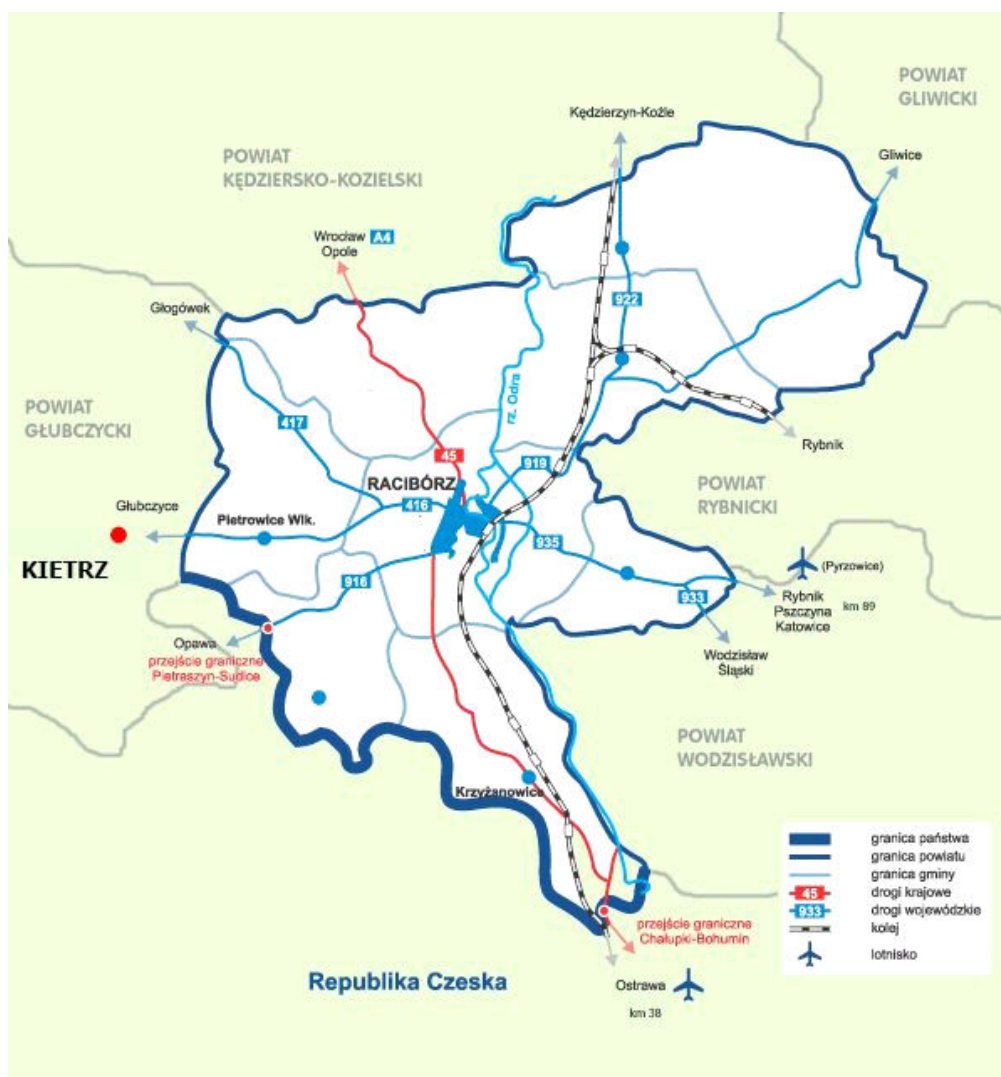

Hotels:

- Racibórz, MKZ Unia www-Hotel MKZ Unia
- Racibórz, Hotel Polonia [www-http://www.polonia.raciborz.pl/](http://www.polonia.raciborz.pl/)
- Racibórz, Hotel Ragos [www-http://ragos.com.pl/index.php](http://ragos.com.pl/index.php)
- Racibórz, Hotel Racibor www.hotelracibor.pl/
- Racibórz, Hotel Daro <http://moteldaro.pl/>
- Rooms „LUDOWA” Kietrz <http://www.ludowa.com.pl/>
- Pensjonat Krysia Pilszcz , Pilszcz, ul. Pszenna 16, 48-130 Kietrz, tel. 885 427 456 pensjonatkrysia@op.pl

Organizers:

Stanisław Kubit +48 601 420 383, s-kubit@wp.pl

Allard van Wallene +31 6 13748459 avanwallene@ziggo.nl